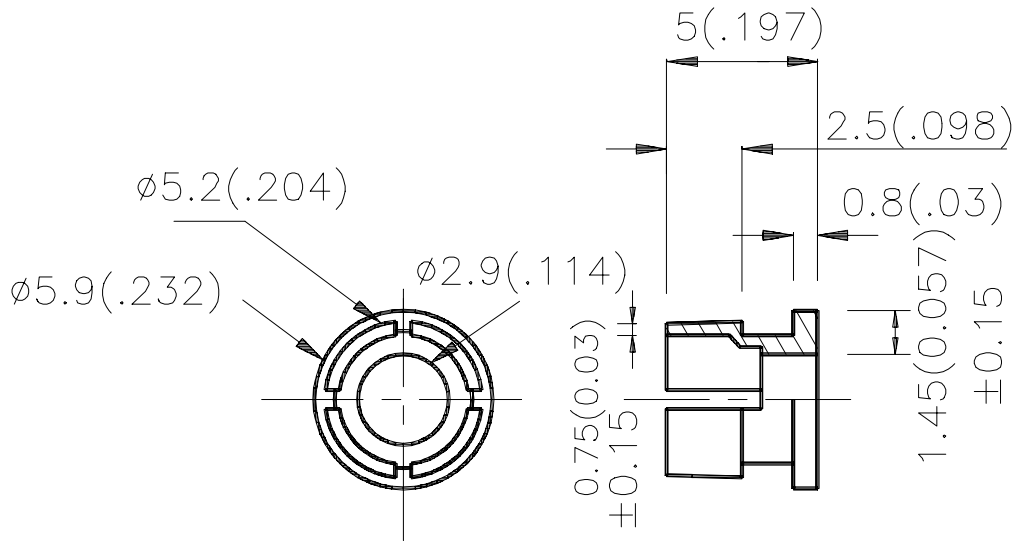

CB-30

Features

- SUITABLE FOR BACK PANEL ILLUMINATION, CIRCUIT BOARD INDICATOR, LED INDICATOR.
- BESIDES COLORED DIFFUSED, WATER CLEAR AND TRANSPARENT PACKAGE ARE ALSO AVAILABLE.
- UL RATING : 94V-0.
- HOUSING MATERIAL: TYPE 66 NYLON.

Package Dimensions

Notes:

1. All dimensions are in millimeters (inches).
2. Tolerance is $\pm 0.25 (0.01)$ unless otherwise noted.
3. Lead spacing is measured where the lead emerge package.
4. Specifications are subject to change without notice.