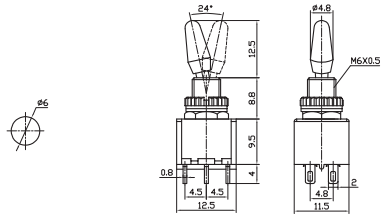

KNX-2-D1 ON-ON
KNX-203-D1 ON-OFF-ON
DPDT 6P