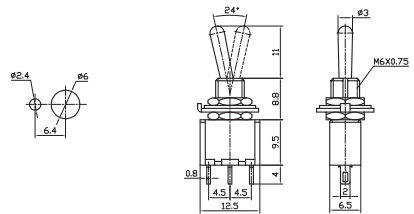

STM-102 ON-ON
STM-103 ON-OFF-ON
SPDT 3P