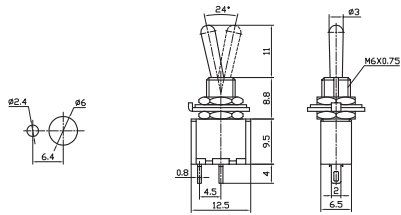

STM-101 ON-OFF
SPST 2P