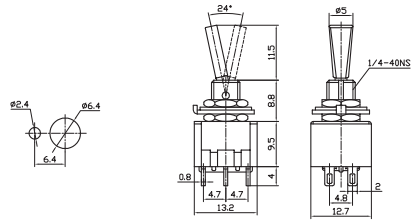

Miniature Toggle Switch MTS Series

MTS-202-F1 ON-ON
MTS-212-F1 ON-(ON)
MTS-203-F1 ON-OFF-ON
MTS-213-F1 ON-OFF-(ON)
MTS-223-F1 (ON)-OFF-(ON)
DPDT 6P
(METAL FLAT LEVER)