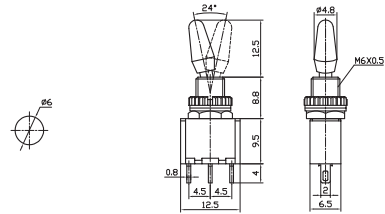

Miniature Toggle Switch MTS Series

	<p> MTS-102-A2 ON-ON MTS-103-A2 ON-OFF-ON Metric thread:M6×0.75 MTS-112-A2 ON-(ON) MTS-113-A2 ON-OFF-(ON) MTS-123-A2 (ON)-OFF-(ON) Inch thread:1/4'-40NS SPDT 3P </p>	
	<p> MTS-202-A2 ON-ON MTS-203-A2 ON-OFF-ON Metric thread:M6×0.75 MTS-212-A2 ON-(ON) MTS-213-A2 ON-OFF-(ON) MTS-223-A2 (ON)-OFF-(ON) Inch thread:1/4'-40NS DPDT 6P </p>	
	<p> MTS-302-A2 ON-ON MTS-303-A2 ON-OFF-ON 3PDT 9P </p>	
	<p> MTS-102-A2T ON-ON MTS-112-A2T ON-(ON) MTS-103-A2T ON-OFF-ON MTS-113-A2T ON-OFF-(ON) MTS-123-A2T (ON)-OFF-(ON) SPDT 3P </p>	
	<p> MTS-202-A2T ON-ON MTS-212-A2T ON-(ON) MTS-203-A2T ON-OFF-ON MTS-213-A2T ON-OFF-(ON) MTS-223-A2T (ON)-OFF-(ON) DPDT 6P </p>	
	<p> MTS-102-C3 ON-ON MTS-112-C3 ON-(ON) MTS-103-C3 ON-OFF-ON MTS-113-C3 ON-OFF-(ON) MTS-123-C3 (ON)-OFF-(ON) SPDT 3P </p>	
	<p> MTS-202-C3 ON-ON MTS-212-C3 ON-(ON) MTS-203-C3 ON-OFF-ON MTS-213-C3 ON-OFF-(ON) MTS-223-C3 (ON)-OFF-(ON) DPDT 6P </p>	

Miniature Toggle Switch MTS Series

	<p> MTS-102-C4 ON-ON MTS-112-C4 ON-(ON) MTS-103-C4 ON-OFF-ON MTS-113-C4 ON-OFF-(ON) MTS-123-C4 (ON)-OFF-(ON) SPDT 3P </p>	
	<p> MTS-202-C4 ON-ON MTS-212-C4 ON-(ON) MTS-203-C4 ON-OFF-ON MTS-213-C4 ON-OFF-(ON) MTS-223-C4 (ON)-OFF-(ON) DPDT 6P </p>	
	<p> MTS-101-E1 ON-OFF SPST 2P (PLASTIC FLAT LEVER) </p>	
	<p> MTS-102-E1 ON-ON MTS-112-E1 ON-(ON) MTS-103-E1 ON-OFF-ON MTS-113-E1 ON-OFF-(ON) MTS-123-E1 (ON)-OFF-(ON) SPDT 3P (PLASTIC FLAT LEVER) </p>	
	<p> MTS-202-E1 ON-ON MTS-212-E1 ON-(ON) MTS-203-E1 ON-OFF-ON MTS-213-E1 ON-OFF-(ON) MTS-223-E1 (ON)-OFF-(ON) DPDT 6P (PLASTIC FLAT LEVER) </p>	
	<p> MTS-101-F1 ON-OFF SPST 2P (METAL FLAT LEVER) </p>	
	<p> MTS-102-F1 ON-ON MTS-112-F1 ON-(ON) MTS-103-F1 ON-OFF-ON MTS-113-F1 ON-OFF-(ON) MTS-123-F1 (ON)-OFF-(ON) SPDT 3P (METAL FLAT LEVER) </p>	

Miniature Toggle Switch MTS Series

MTS-202-F1 ON-ON
MTS-212-F1 ON-(ON)
MTS-203-F1 ON-OFF-ON
MTS-213-F1 ON-OFF-(ON)
MTS-223-F1 (ON)-OFF-(ON)
 DPDT 6P
 (METAL FLAT LEVER)

KNX-1-D1 ON-ON
KNX-103-D1 ON-OFF-ON
 SPDT 3P