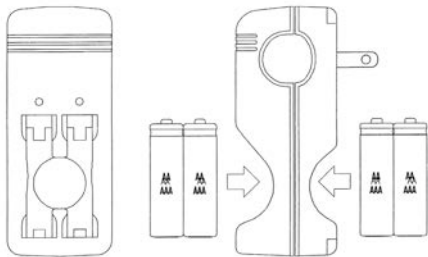

Max e batteries are low self-discharge and the charge has a **shelf life of up to a year!**

Charger has reverse polarity protection.

Once the cells are fully charged remove them from the charger. See table of charging times below.

SPECIFICATIONS:

- Charges 2 or 4 AA/AAA NiMH & NiCd rechargeable batteries
- Plugs directly into the power outlet, no power cord!
- Red LED indicates charging
- Includes 4 AA mAh NiMH batteries

3 Year Warranty