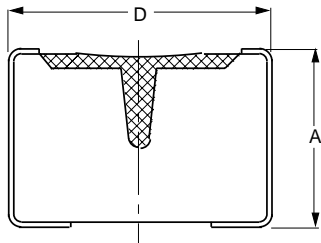

# SOD110

Very small ceramic rectangular surface mounted package

Dimensions in mm

UNIT	A max.	D	E	y
mm	1.6	2.10 1.90	1.40 1.10	0.1