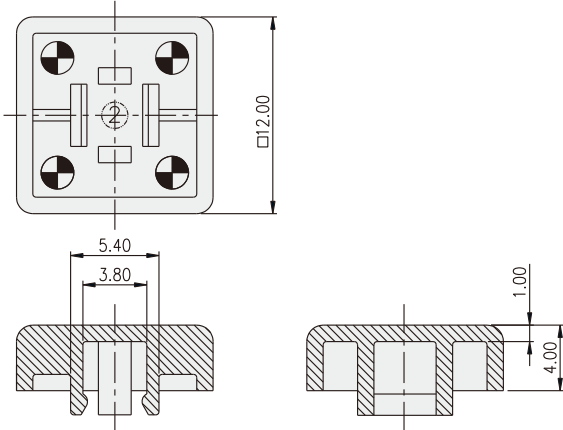

TACT SWITCH
KTSC-(6)(2) SERIES

Cap for 6x6 / 12x12
 Tact Switch

HOW TO ORDER

KTSC - [] [] []

Prod. Size: <Tactile Switch>
 2=12X12mm (Can be applied on DTS□-24)
 6=6x6mm (Can be applied on DTS□-644)

Cap Type:
 1=Square
 2=Round

Cap color:
 Y=Yellow
 B=Blue
 R=Red
 I=Ivory
 K=Black
 G=Green
 S=Salmon
 Ge=Gray

PACKAGE

<Bag>
 KTSC-2: 500 pcs
 KTSC-6: 1500 pcs

TACT SWITCH

KTSC-21

KTSC-22

KTSC-61

KTSC-62