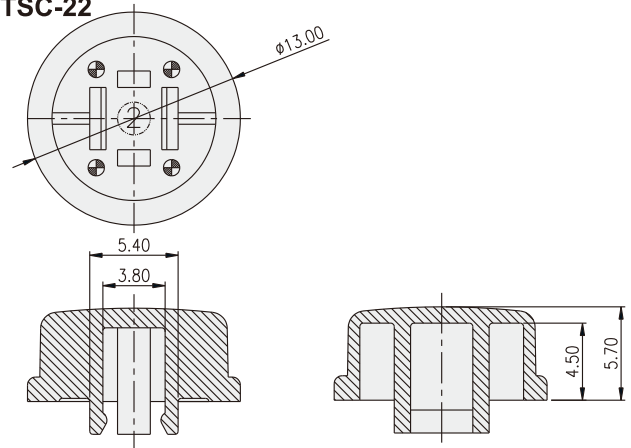

TACT SWITCH
KTSC-(6)(2) SERIES

Cap for 6x6 / 12x12
 Tact Switch

HOW TO ORDER

KTSC - [] [] []

Prod. Size: <Tactile Switch>
 2=12X12mm (Can be applied on DTS□-24)
 6=6x6mm (Can be applied on DTS□-644)

Cap Type:
 1=Square
 2=Round

Cap color:
 Y=Yellow
 B=Blue
 R=Red
 I=Ivory
 K=Black
 G=Green
 S=Salmon
 Ge=Gray

PACKAGE

<Bag>
 KTSC-2: 500 pcs
 KTSC-6: 1500 pcs

TACT SWITCH

KTSC-21

KTSC-22

KTSC-61

KTSC-62