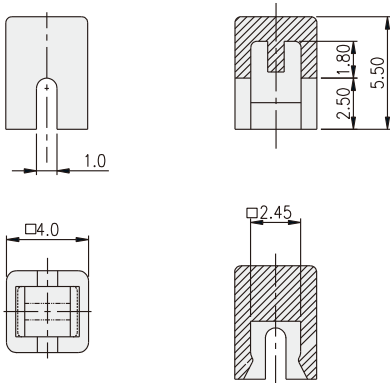

TACT SWITCH
KTSC-(6)(2) SERIES

Cap for 6x6 / 12x12
 Tact Switch

HOW TO ORDER

KTSC - [] [] []

Prod. Size: <Tactile Switch>
 2=12X12mm (Can be applied on DTS□-24)
 6=6x6mm (Can be applied on DTS□-644)

Cap Type:
 1=Square
 2=Round

Cap color:
 Y=Yellow
 B=Blue
 R=Red
 I=Ivory
 K=Black
 G=Green
 S=Salmon
 Ge=Gray

PACKAGE

<Bag>
 KTSC-2: 500 pcs
 KTSC-6: 1500 pcs

TACT SWITCH

KTSC-21

KTSC-22

KTSC-61

KTSC-62